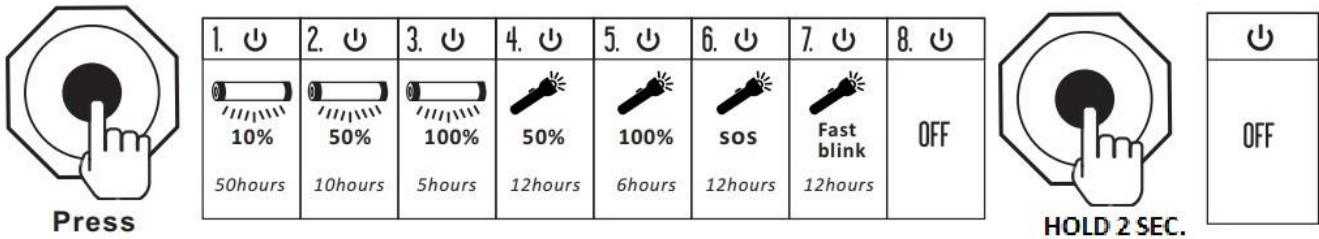

PORTABLE MULTIFUNCTIONAL LAMP

Model: PML350

PRODUCT OVERVIEW

- Max. luminous flux: 300lm
- Charging time: ≈ 4 hours
- IP rate: IP65 (only when the socket cap is tightened in the lamp)
- Working temperature: 0 °C ~40 °C

OPERATING METHOD

- Duration time may differ based on different temperatures.

STATUS INDICATOR

1. Charging: blue LED blinking, once it fully charged, the blue LED remain lit.
2. Power bank mode: green LED remain lit.
3. Battery lower than 20%: red LED blinking.;