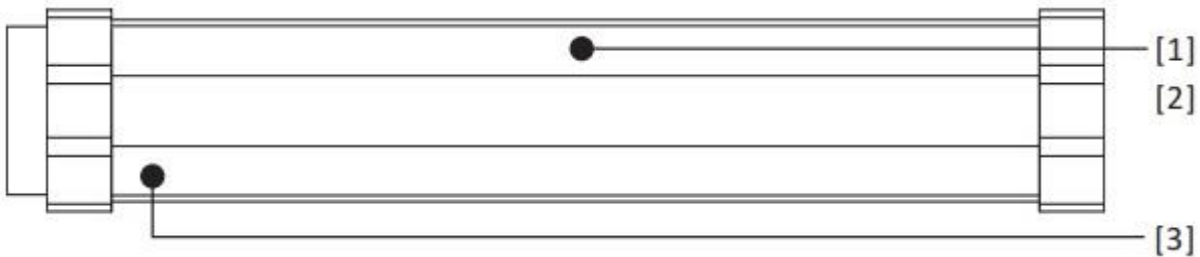

PORTABLE MULTIFUNCTIONAL LAMP

Model: PML350

PRODUCT OVERVIEW

- Max. luminous flux: 300lm
- Charging time: ≈ 4 hours
- IP rate: IP65 (only when the socket cap is tightened in the lamp)
- Working temperature: 0 °C ~40 °C

OPERATING METHOD

- Duration time may differ based on different temperatures.

STATUS INDICATOR

1. Charging: blue LED blinking, once it fully charged, the blue LED remain lit.
2. Power bank mode: green LED remain lit.
3. Battery lower than 20%: red LED blinking.;