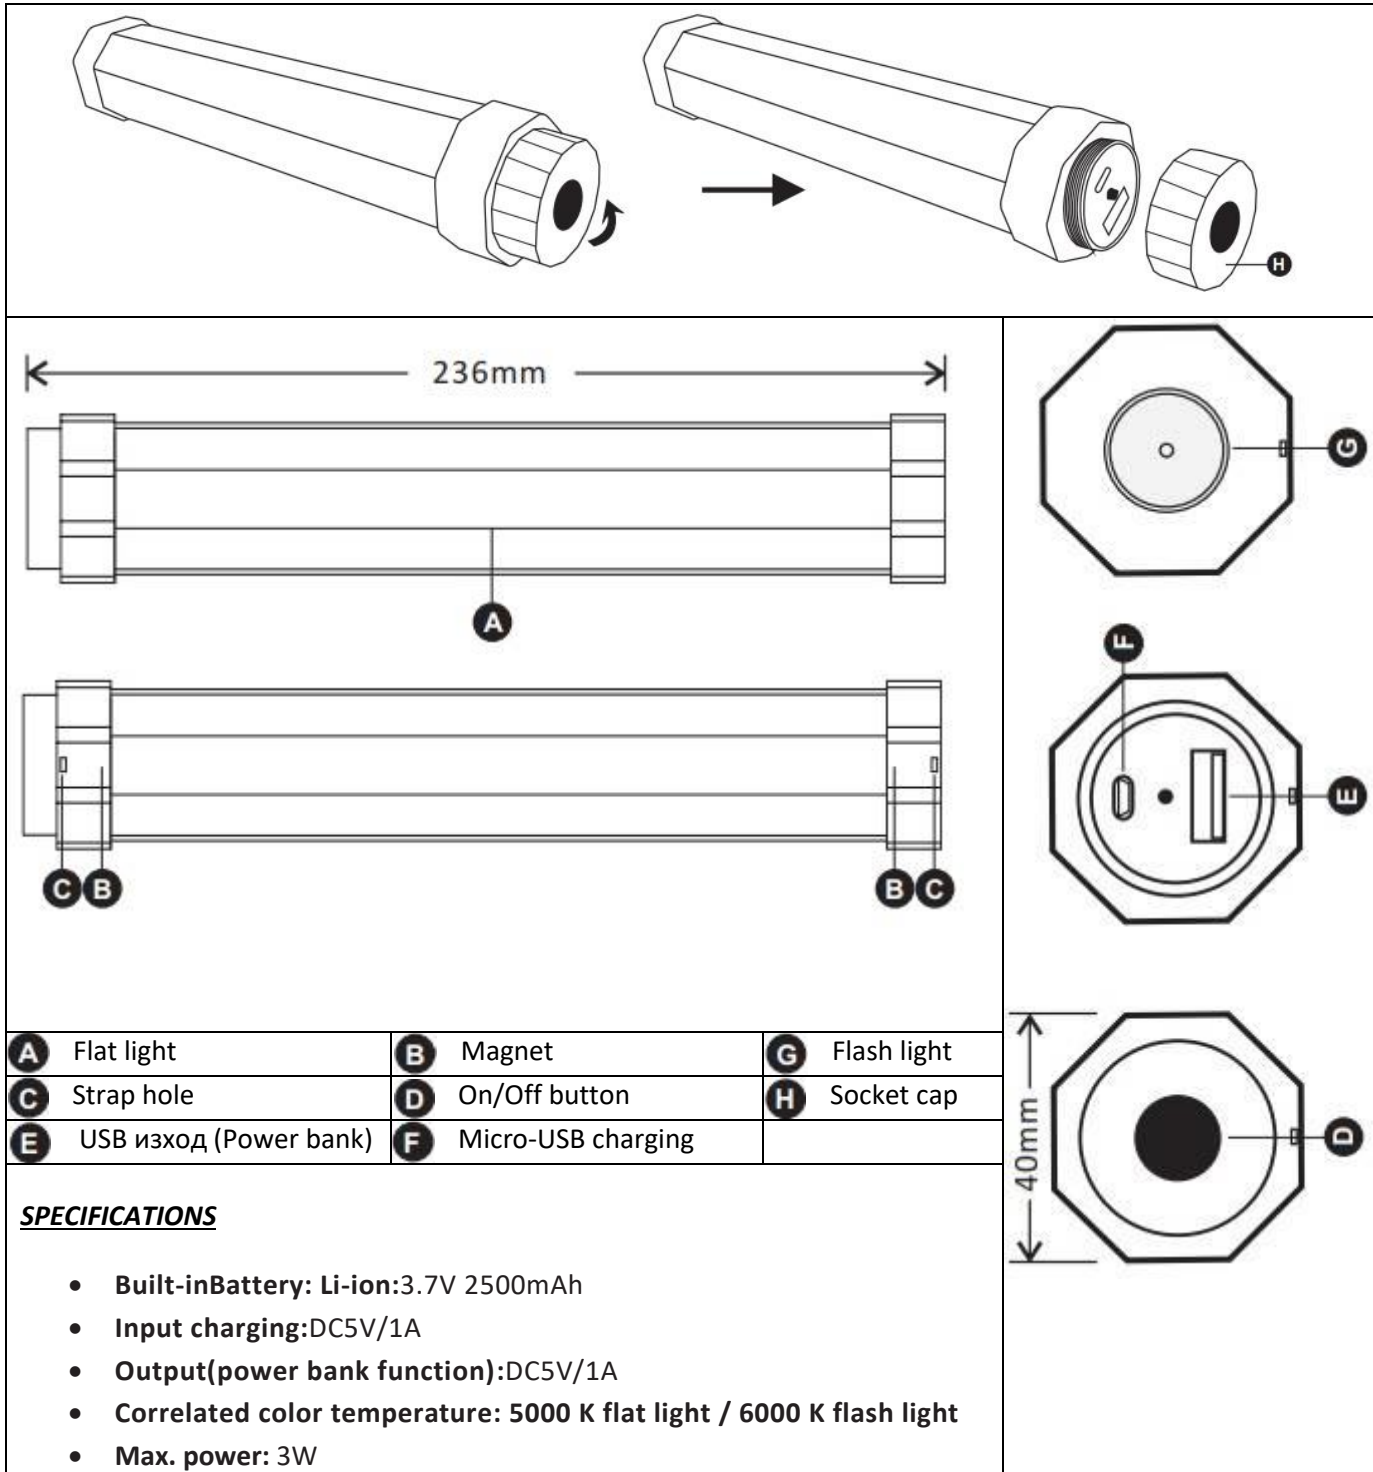

PORTABLE MULTIFUNCTIONAL LAMP

Model: PML350

PRODUCT OVERVIEW

- Max. luminous flux: 300lm
- Charging time: ≈ 4 hours
- IP rate: IP65 (only when the socket cap is tightened in the lamp)
- Working temperature: 0 °C ~40 °C